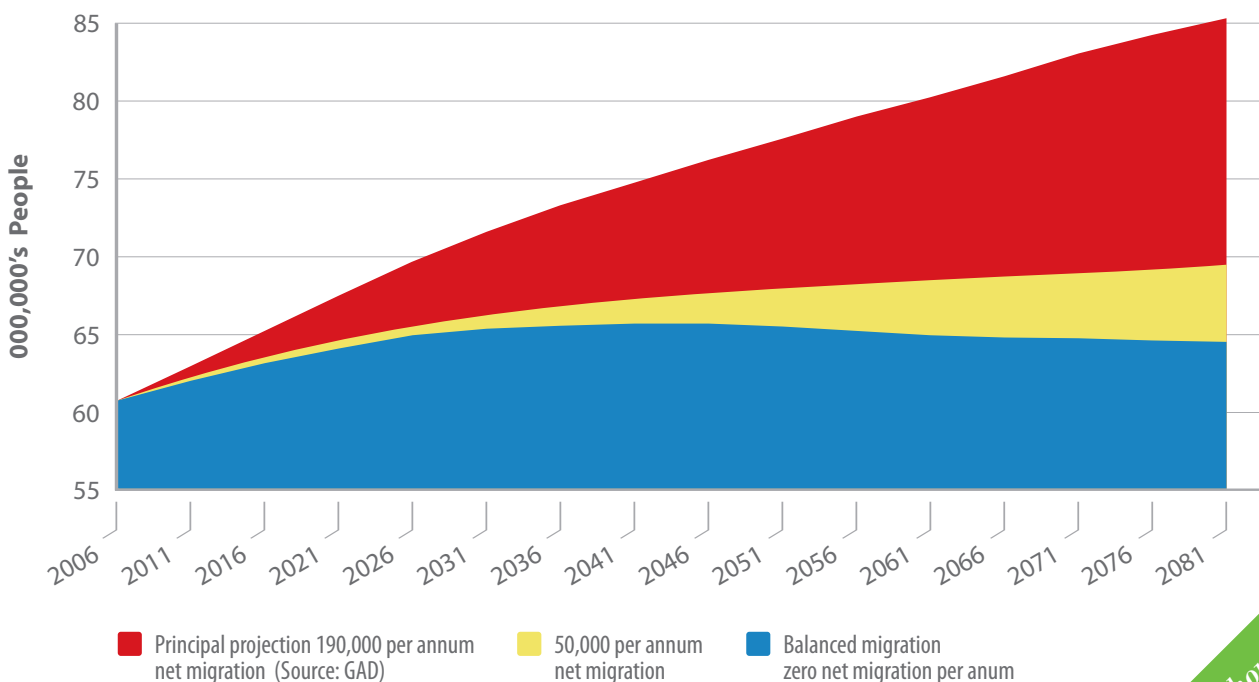

## Immigration: Ten Key Facts

1. England is already the most crowded country in Europe (excluding Malta).

Most densely populated EU countries

Source: Hansard 3 Dec 2007 Column 1036 W, and UN 2006 based population estimates

2. The UK population is officially forecast to increase from the present 61 million to 70 million in 2028 and 85 million in 2081.

UK Population projected to 2081

One home will have to be built every six minutes to house new immigrants

3. 70 per cent of that increase – nearly seven million people – will be due to immigration. That is equivalent to seven cities the size of Birmingham.
4. To stay below 70 million, net migration – all those who come here, minus those who leave – must be reduced from 237,000 (2007) to 50,000 a year and held there. Government measures announced so far would achieve a 5% reduction compared to the 75% reduction needed.

### Net migration to the UK

Source: ONS, TIM UK area, 1997-2007 (<http://www.statistics.gov.uk/STATBASE/Product.asp?vlnk=15053>).

5. If immigration continues at the current level, it will account for nearly 40% of future household formation. One home will have to be built every six minutes to house new migrants and their families.
6. In 2007 502,000 migrants arrived in the UK – almost one every minute.
7. Net migration has more than quadrupled since 1997.
8. Today, nearly one in four children are born to a foreign born mother.
9. Since 1997 employment of foreign born workers aged 16 and over has nearly doubled from 1.9 million to 3.8 million. Of these just over two thirds (2.6 million) came from outside the EU.
10. In 2008 employment of UK born workers fell by 278,000 while non-UK born employment rose by 214,000 to 3.8 million.