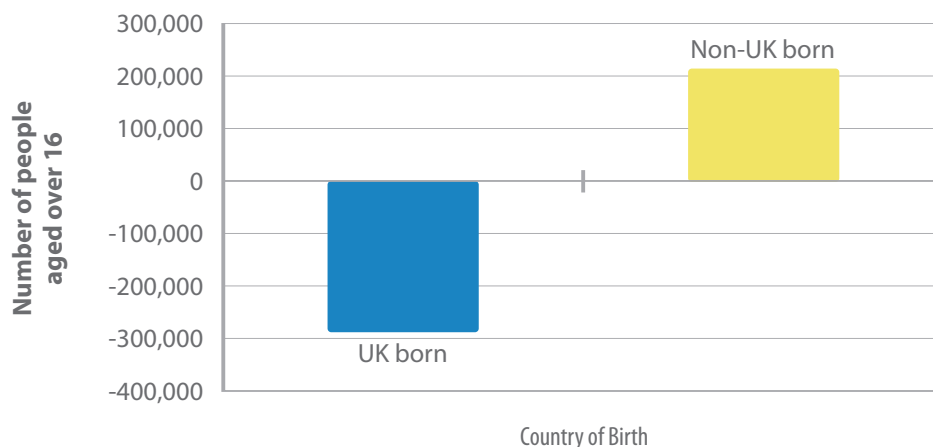

Change in employment of UK born and non-UK born workers, 12 months to Q4 2008

Source: <http://www.statistics.gov.uk/pdfdir/mw0209.pdf>

If you want to find out more about Balanced Migration, please visit www.balancedmigration.com