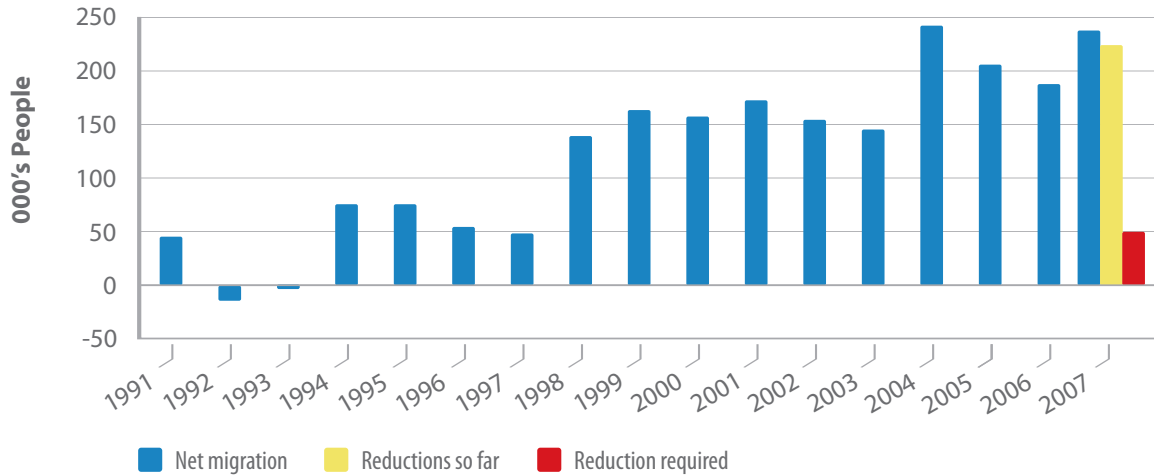

## Immigration: Ten Key Facts

1. England is already the most crowded country in Europe (excluding Malta).

Most densely populated EU countries

Source: Hansard 3 Dec 2007 Column 1036 W, and UN 2006 based population estimates

2. The UK population is officially forecast to increase from the present 61 million to 70 million in 2028 and 85 million in 2081.

UK Population projected to 2081

One home will have to be built every six minutes to house new immigrants

3. 70 per cent of that increase – nearly seven million people – will be due to immigration. That is equivalent to seven cities the size of Birmingham.
4. To stay below 70 million, net migration – all those who come here, minus those who leave – must be reduced from 237,000 (2007) to 50,000 a year and held there. Government measures announced so far would achieve a 5% reduction compared to the 75% reduction needed.

### Net migration to the UK

Source: ONS, TIM UK area, 1997-2007 (<http://www.statistics.gov.uk/STATBASE/Product.asp?vlnk=15053>).

5. If immigration continues at the current level, it will account for nearly 40% of future household formation. One home will have to be built every six minutes to house new migrants and their families.
6. In 2007 502,000 migrants arrived in the UK – almost one every minute.
7. Net migration has more than quadrupled since 1997.
8. Today, nearly one in four children are born to a foreign born mother.
9. Since 1997 employment of foreign born workers aged 16 and over has nearly doubled from 1.9 million to 3.8 million. Of these just over two thirds (2.6 million) came from outside the EU.
10. In 2008 employment of UK born workers fell by 278,000 while non-UK born employment rose by 214,000 to 3.8 million.