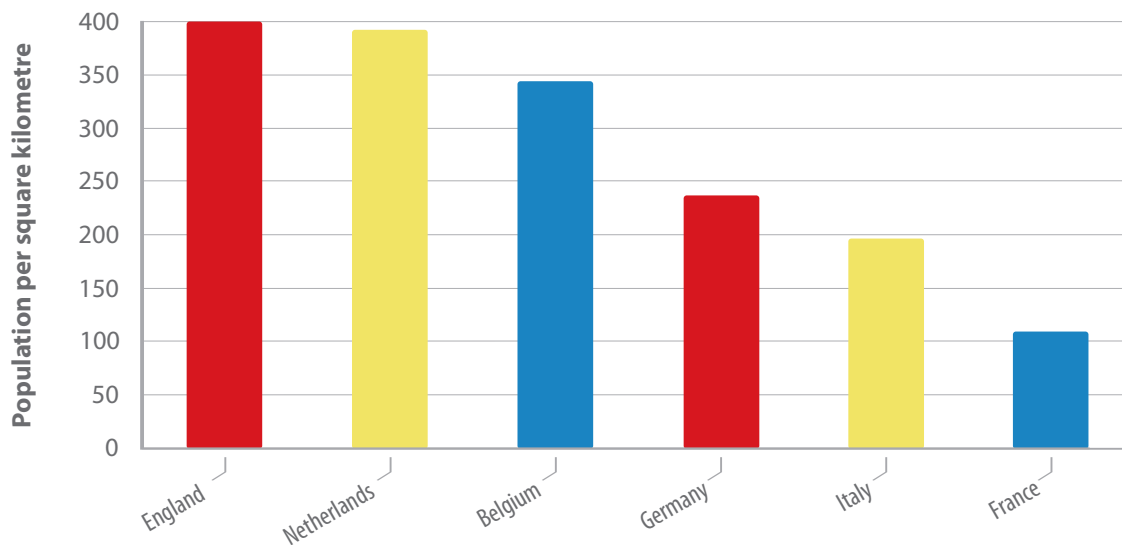

# BALANCED MIGRATION

Update No.2

## Immigration: Ten Key Facts

1. England is already the most crowded country in Europe (excluding Malta).

Most densely populated EU countries

Source: Hansard 3 Dec 2007 Column 1036 W, and UN 2006 based population estimates

2. The UK population is officially forecast to increase from the present 61 million to 70 million in 2028 and 85 million in 2081.

UK Population projected to 2081

One home will have to be built every six minutes to house new immigrants

### Net migration to the UK

Source: ONS, TIM UK area, 1997-2007 (<http://www.statistics.gov.uk/STATBASE/Product.asp?vlnk=15053>).

5. If immigration continues at the current level, it will account for nearly 40% of future household formation. One home will have to be built every six minutes to house new migrants and their families.
6. In 2007 502,000 migrants arrived in the UK – almost one every minute.
7. Net migration has more than quadrupled since 1997.
8. Today, nearly one in four children are born to a foreign born mother.
9. Since 1997 employment of foreign born workers aged 16 and over has nearly doubled from 1.9 million to 3.8 million. Of these just over two thirds (2.6 million) came from outside the EU.
10. In 2008 employment of UK born workers fell by 278,000 while non-UK born employment rose by 214,000 to 3.8 million.